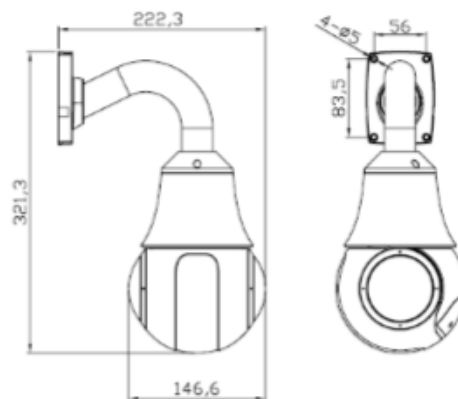

Camera 3.0MP Network IR Mini Speed Dome

Model: ZN8-P5NTAF62L

Specification

Model:	ZN8-P5NTAF62L
Image Sensor	1/2.8" Progressive Scan CMOS
Max. Resolution	2048×1536/25fps
Lens	12X Module ,4.7~56.4mm
Min. illumination	Color 0.01Lux; B&W 0.001Lux; IR ON 0 Lux
Day & Night	ICR, Auto/Color/B&W
Shutter Speed	1/1-1/10000s
Auto Iris	Auto/Manual
Wide Dynamic Range	dWDR
Digital Noise Reduction	2D/3D, Auto/Manual
FOV	69.7° ~ 7.56°
IR LED	6 pcs
IR Range	100m
Pan/Tilt	Pan 0-360° continuously ,Tilt -10-90°
Pan/Tilt Speed	Pan: 0.01-180° /s ,Tilt 0.01-90° /s , Preset Speed: Pan 180° /s, Tilt 90° /s
Video Compression	H.264 High/Main/Baseline Profile, MJPEG
Bit Rate (CBR/VBR)	Main stream: 500kbps~12Mbps;Sub stream: 100kbps~4Mbps
Audio Compression	G.711 ,RAW_PCM

Stream	Stream1 2048(H) × 1536(V) Stream 2 1080P/720P/D1/CIF/QCIF/VGA/QVGA/640x360
Image Setting	Rotate Mode,Saturation,Brightness,Contrast,Sharpness
Network Protocols:	IPv4,IPv6, 802.1x,HTTP,HTTPS,TCP/IP, UDP/IP, RTSP, DHCP,NTP, RTCP/RTP, PPPoE, SMTP, DNS, UPnP, FTP, ICMP ,IGMP, Unicast and Multicast.
Alarm Trigger	Motion,Instrusion,Line Crossing,Tamper,Network disconnect,Disk alarm,I/O alarm
RTSP Video	Standard RFC2326, Support QuickTime / VLC Player
Security	User security authentication, Reset, Hardware WatchDog
Profile	Onvif
Ethernet	1 Ethernet (10/100 Base-T) RJ-45 Connector 1ch Audio In,1ch Audio Out
Audio I/O	1ch Audio In,1ch Audio Out
Alarm I/O	2ch Alarm In,1ch Alarm Out
Storage	Micro SD/SDHC/SDXC slot(Built-in),Max 64GB
Power Supply	Standard DC12V/POE+
Power Consumption	MAX 25W
Temperature	-Starting Temperature: -30° C~ 60° C (-22° F ~ 140° F) Working Temperature: -40° C ~ 60° C (-40° F ~ 140° F
Humidity	0% - 90% RH
Product Weight	1500g
IP Class	IP66, TVS4000V, IK10