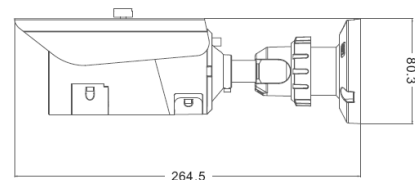

CBC Tokio HQ	CBC New York	CBC Shanghai	CBC Shangshu	CBC Poland
CBC Osaka	CBC Los Angeles	CBC HongKong	CBC Indonesia	CBC Italy
CBC Nagoya	CBC Alabama	CBC Singapore	CBC Thailand	CBC Spain
CBC Fukuoka	CBC Beijing	CBC Taiwan	CBC UK	CBC Russia
CBC Mishima	CBC DongGuan	CBC Bangladesh	CBC Germany	CBC India

CBC (Thailand) Co., Ltd
23rd FL., ITF Tower 2, 140/53-55 Silom Road,
Suriyawongse, Bangrak, Bangkok 10500
Tel: (662)231-6181-2, 231-6506-9